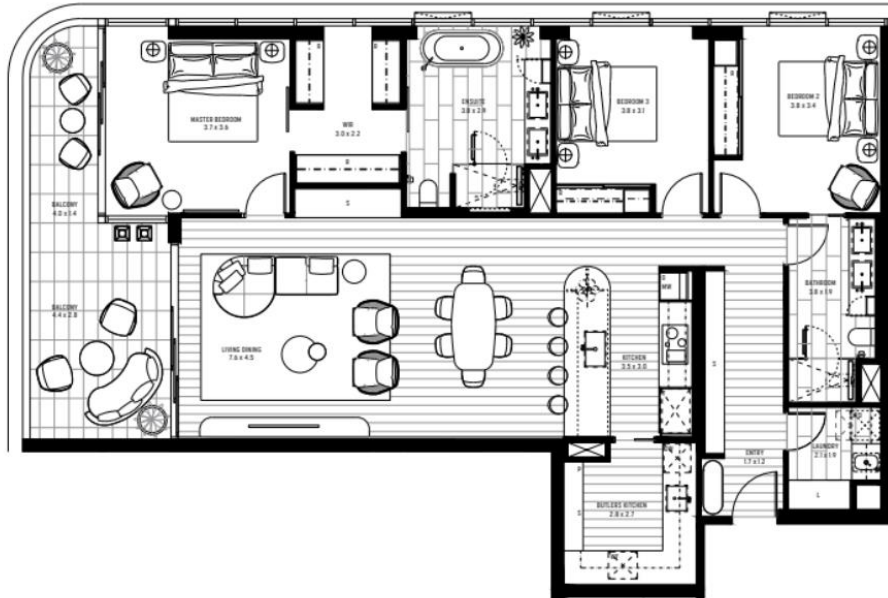

THE  
IRIS  
COLLECTION

VICTORIA RESIDENCES  
TYPE A  
NORTH  
LEVELS 5 - 47  
PREMIUM

3 BEDROOM  
2 BATHROOM

INTERNAL 131m<sup>2</sup>  
EXTERNAL 20m<sup>2</sup>  
TOTAL AREA 151m<sup>2</sup>

<p>THE <b>IRIS</b> COLLECTION</p>	<p>VICTORIA RESIDENCES TYPE B NORTH LEVELS 5-47 PREMIUM</p>	<p>3 BEDROOM 2 BATHROOM</p>	<p>INTERNAL 148m<sup>2</sup> EXTERNAL 20m<sup>2</sup> TOTAL AREA 168m<sup>2</sup></p>		
---	---	---------------------------------	---	--	--

THE  
IRIS  
COLLECTION

VICTORIA RESIDENCES  
TYPE C  
EAST  
LEVELS 5-47  
CLASSIC

2 BEDROOM  
2 BATHROOM

INTERNAL 84m<sup>2</sup>  
EXTERNAL 15m<sup>2</sup>  
TOTAL AREA 99m<sup>2</sup>