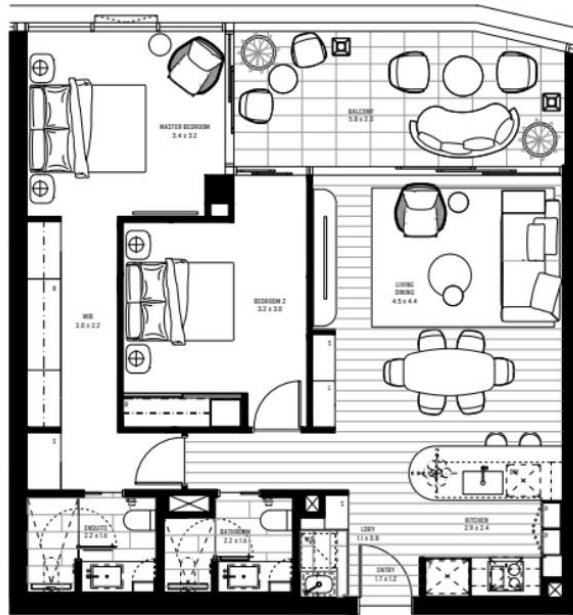

THE  
IRIS  
COLLECTION

VICTORIA RESIDENCES  
TYPE A  
NORTH  
LEVELS 5 - 47  
PREMIUM

3 BEDROOM  
2 BATHROOM

INTERNAL 131m<sup>2</sup>  
EXTERNAL 20m<sup>2</sup>  
TOTAL AREA 151m<sup>2</sup>

<p>THE <b>IRIS</b> COLLECTION</p>	<p>VICTORIA RESIDENCES TYPE B NORTH LEVELS 5-47 PREMIUM</p>	<p>3 BEDROOM 2 BATHROOM</p>	<p>INTERNAL 148m<sup>2</sup> EXTERNAL 20m<sup>2</sup> TOTAL AREA 168m<sup>2</sup></p>		
---	---	---------------------------------	---	--	--

THE  
IRIS  
COLLECTION

VICTORIA RESIDENCES  
TYPE C  
EAST  
LEVELS 5-47  
CLASSIC

2 BEDROOM  
2 BATHROOM

INTERNAL 84m<sup>2</sup>  
EXTERNAL 15m<sup>2</sup>  
TOTAL AREA 99m<sup>2</sup>